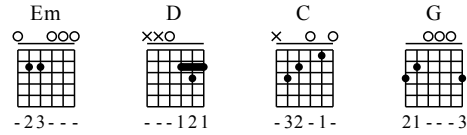

Xin Tiao - G Major

GuitarTAB arranged by Handoyo

Buy full GuitarTab at : www.handoyomia.com

Moderate ♩ = 120

Em D C D G

let ring

T
A
B

Em D C D G