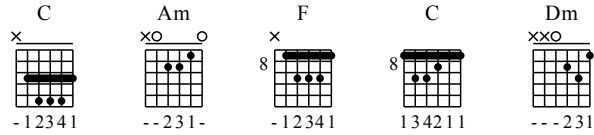

Xin Tai Ruan - C Major

GuitarTAB arranged by Handoyo

Buy full GuitarTab at : www.handoyomia.com

Moderate ♩ = 90

1

C Am F

let ring

T
A
B