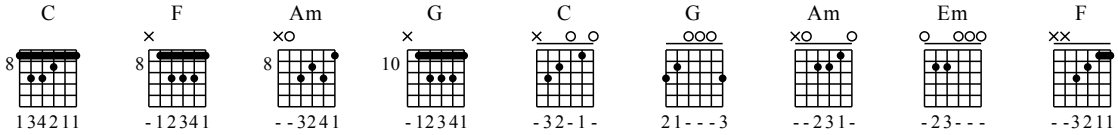

Xing Qing - C Major

GuitarTAB arranged by Handoyo

Buy full GuitarTab at : www.handoyomia.com

Moderate ♩ = 90

Musical notation for measures 1-5. Chords: C, F, Am, G, C. Includes a 'let ring' instruction and a TAB line with fret numbers (8, 9, 10).

Musical notation for measures 6-10. Chords: F, Am, G, C, G. Includes a 'let ring' instruction and a TAB line with fret numbers (8, 9, 10, 3, 0, 1, 2).

Musical notation for measures 11-15. Chords: Am, Em, F, Em. Includes a 'let ring' instruction and a TAB line with fret numbers (0, 1, 2, 3, 5).