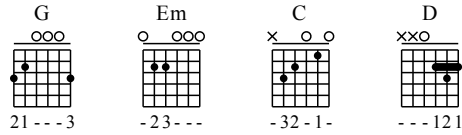

Wen Rou - G Major

GuitarTAB arranged by Handoyo

Buy full GuitarTab at : www.handoyomia.com

Moderate ♩ = 80

1

G Em C D

let ring

TAB