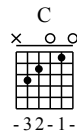

Ting Ma Ma De Hua - C Major

GuitarTAB arranged by Handoyo

Buy full GuitarTab at : www.handoyomia.com

Moderate ♩ = 90

C

let ring

C G Am Em F C

let ring