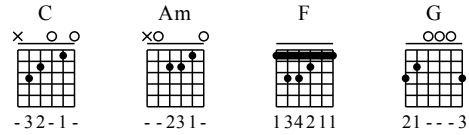

Shi Guang Ji - C Major

GuitarTAB arranged by Handoyo

Buy full GuitarTab at : www.handoyomia.com

Moderate ♩ = 110

C Am

Measures 1-4 of the piece. The notation includes a treble clef, a 4/4 time signature, and a key signature of one sharp (F#). The melody consists of eighth and quarter notes. Below the staff is a guitar TAB with fret numbers and a 'let ring' instruction.

F G

Measures 5-8 of the piece. The notation includes a treble clef, a 4/4 time signature, and a key signature of one sharp (F#). The melody continues with eighth and quarter notes. Below the staff is a guitar TAB with fret numbers and a 'let ring' instruction.

C Am

Measures 9-12 of the piece. The notation includes a treble clef, a 4/4 time signature, and a key signature of one sharp (F#). The melody concludes with a double bar line. Below the staff is a guitar TAB with fret numbers and a 'let ring' instruction.