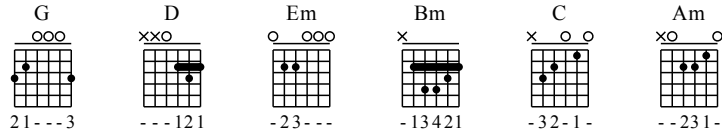

Rang Wo Huan Xi Rang Wo You - G Major

GuitarTAB arranged by Handoyo

Buy full GuitarTab at : www.handoyomia.com

Moderate ♩ = 110

1

G D Em

let ring

TAB notation for measures 1-3, showing fret numbers and string numbers.

Bm C G Am

5

let ring

TAB notation for measures 4-6, showing fret numbers and string numbers.

D G

9

let ring

TAB notation for measures 7-8, showing fret numbers and string numbers.