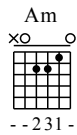

Qing Ren De Guan Huai - G Major

GuitarTAB arranged by Handoyo

Buy full GuitarTab at : www.handoyomia.com

Moderate ♩ = 60

Em Am Em

1

let ring

TAB

B Am Em B

4

let ring

TAB

Em

8

let ring

TAB