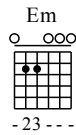

Qing Ren De Guan Huai - G Major

GuitarTAB arranged by Handoyo

Buy full GuitarTab at : www.handoyomia.com

Moderate ♩ = 60

Em Am Em

1

let ring

TAB

B Am Em B

4

let ring

TAB

Em

8

let ring

TAB