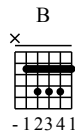

Qing Ren De Guan Huai - G Major

GuitarTAB arranged by Handoyo

Buy full GuitarTab at : www.handoyomia.com

Moderate ♩ = 60

Em Am Em

1

let ring

TAB

B Am Em B

4

let ring

TAB

Em

8

let ring

TAB