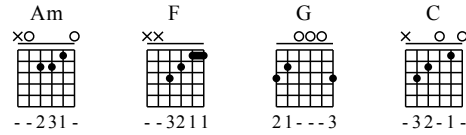

# Mei You Ru Guo - C Major

GuitarTAB arranged by Handoyo

Buy full GuitarTab at : [www.handoyomia.com](http://www.handoyomia.com)

Moderate ♩ = 80

Am F G C Am F

1

let ring

TAB