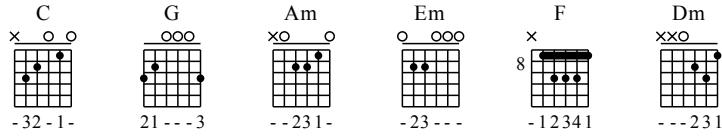

Huai Ren - C Major

GuitarTAB arranged by Handoyo

Buy full GuitarTab at : www.handoyomia.com

Moderate ♩ = 100

Musical notation for the first system (measures 1-4). Chords: C, G, C, G.

let ring

TAB

3	0	3	0	3	0	3	0	1	3	0	1	0	0	1	0	3	0	1	0	1	
3	0	3	0	3	0	3	0	0	0	3	0	0	1	0	1	0	3	0	1	0	1
3						3	2	3		3						3				2	

Musical notation for the second system (measures 5-8). Chords: Am, Em, F, Em, Dm.

let ring

1	1	3	0	3	0	0	6	8	8	7	8	0	6	8	8	7	8	0	1	3	1	1	0
2	2	0	0	2	0	0	6	8	8	7	8	0	6	8	8	7	8	0	1	3	1	1	0
0	2	0	0	2	0	0	8		8			0	8							0	2	2	0