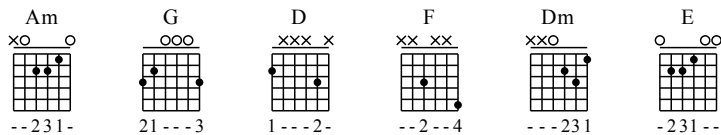

Ben Xiao Hai - C Major

GuitarTAB arranged by Handoyo

Buy full GuitarTab at : www.handoyomia.com

Moderate ♩ = 120

1

Am G D Am G

let ring

T
A
B

0-2 1-3 3-5 0-0-0 3-1 0-0-0-0 3-1 3-3-3-3-1-0 0 2-1 0-0

0 0-0-0-0 3 3-3-3-3 2-2-2-2 0 3

6

F G Dm E

let ring

5-5-5-5-3-5 3-3-3-3-1-3 3-3-3-3-1-3 0 0-0

3-3-3-3 0-0-0-0 1 0-0

3-3-3-3 0-0-0-0 0 0