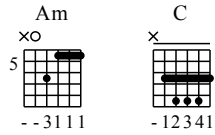

An Hao - C Major

GuitarTAB arranged by Handoyo

Buy full GuitarTab at : www.handoyomia.com

Moderate ♩ = 120

Am C

1

let ring

TAB