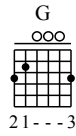

Yong Qi - G Major

GuitarTAB arranged by Handoyo

Buy full GuitarTab at : www.handoyomia.com

Moderate ♩ = 120

1

G C G C

let ring

T
A
B

5

G Bm C D G

let ring