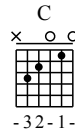

Yong Qi - G Major

GuitarTAB arranged by Handoyo

Buy full GuitarTab at : www.handoyomia.com

Moderate ♩ = 120

1

G C G C

let ring

T
A
B

5

G Bm C D G

let ring