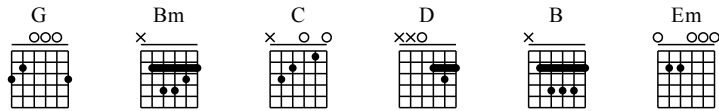

# Yi Qian Nian Yi Hou - G Major

Arranged by Handoyo

Visit <http://handoyo-sologuitarist.blogspot.com>

Make a donation to get the complete GuitarTAB

Moderate ♩ = 100

Make a donation to get the complete GuitarTAB

1

G Bm C D

let ring

3 0 2 0 0 3 2 3 1 0 0 1 0 0 0 2 2 3 2 0 3 1 3

5

G Bm C B

let ring

0 0 2 0 0 2 4 3 0 0 1 1 0 0 2 2 2 3 3 5 3 2 4