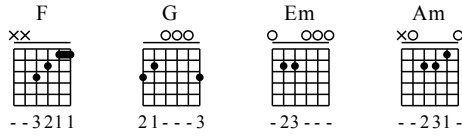

Xin Dong - C Major

GuitarTAB arranged by Handoyo

Visit my blog at www.handoyomia.com

Make a donation to get the complete GuitarTAB

Moderate ♩ = 85

Make a donation to get the complete GuitarTAB

1

Chord progression: F, G, Em

let ring

TAB: 0 1 3 3 0 | 3 2 1 2 1 2 | 0 0 0 1 1 3 | 0 0 0 0

5

Chord progression: Am, F

let ring

TAB: 1 2 2 0 0 1 | 2 1 2 3 5 | 2 2 2 3 | 0 3