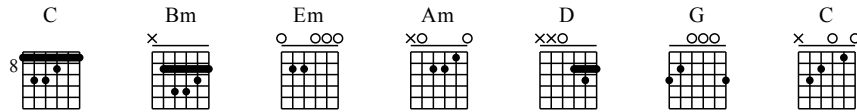

Xin Bu Liao Qing - G Key (3/4 mix 4/4)

GuitarTAB arranged by Handoyo

Buy full GuitarTab at www.handoyomia.com

Moderate ♩ = 90

Intro

Chord progression: C, Bm, Em

let ring

TAB

Chord progression: Am, D, Beginning G

let ring

Buy full guitar tab at www.handoyomia.com

Chord progression: Bm, C

let ring