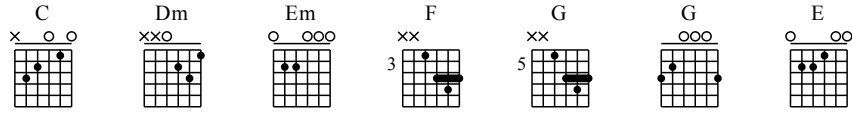

Xiao Fu Qi - C Major

GuitarTAB arranged by Handoyo

Buy full GuitarTab at : www.handoyomia.com

Moderate ♩ = 110

C Dm Em F G C

1

let ring

TAB

0 1 0 1 0 1 3 0 3 5 5 7 8 0 0 3 1 0

0 0 2 0 3 5 6 7 7 5 0 0 3 1 0

3 0 3 5 7 5 3 3

Dm G C E

5

let ring

3 3 3 1 0 0 1 1 3 1 0 3 1 0 0 1 0 0 0 0 0 0

2 0 2 0 0 0 0 0 0 0 0 0 1 1 3 0