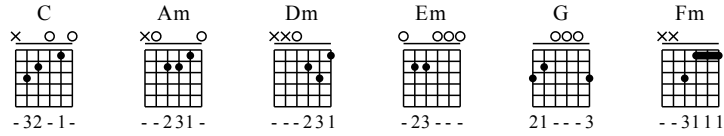

# Tui Hou - C Major

GuitarTAB arranged by Handoyo

Buy full GuitarTab at : [www.handoyomia.com](http://www.handoyomia.com)

Moderate ♩ = 70

1

C Am Dm Em

let ring

TAB

3	3	3	1	0	1	3	3	3	3	1	0	1	3	0	0	0	0	0	0	3	3	3	3	1
3				3						0				2						2				
3				3				2						0						0				

4

Dm G C Fm C Fm C

let ring

TAB

0	1	3	3	0	0	0	1	3	0	1	3	0	1	3	0	1	3	0	1	3	3	1	3	0
2				0																				
0	2	3		0			3																	