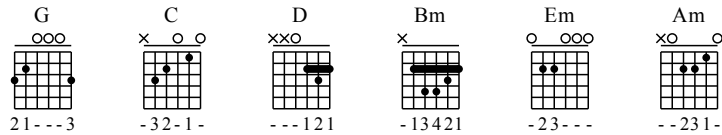

# Sometimes When We Touch - G Major

GuitarTAB arranged by Handoyo

Buy full GuitarTab at : [www.handoyomia.com](http://www.handoyomia.com)

Moderate ♩ = 110

1

G C D G

let ring

TAB

0 0 3 3 3 3 1 0 3 3 3 5 2 0 3 0 0 3 2 0

3 3 3 3 0 2 2 0 0 0 0

3 3 3 3 3 2

Bm Em Am

let ring

0 3 3 3 0 2 3 0 0 3 3

4 4 4 4 0 0 0 2 2 2 3 3

2 4 4 2 0 2 0 2 0