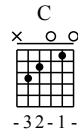

Qiu Niao - G Major

GuitarTAB arranged by Handoyo

Buy full GuitarTab at : www.handoyomia.com

Moderate ♩ = 90

1

G Em

let ring

T
A
B