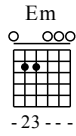

Qiu Niao - G Major

GuitarTAB arranged by Handoyo

Buy full GuitarTab at : www.handoyomia.com

Moderate ♩ = 90

1

G Em

let ring

T
A
B