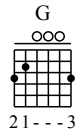

Qiu Niao - G Major

GuitarTAB arranged by Handoyo

Buy full GuitarTab at : www.handoyomia.com

Moderate ♩ = 90

1

G Em

let ring

T
A
B