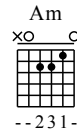

Qiu Niao - G Major

GuitarTAB arranged by Handoyo

Buy full GuitarTab at : www.handoyomia.com

Moderate ♩ = 90

1

G Em

let ring

T
A
B