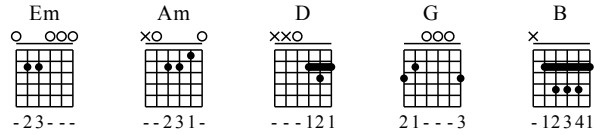

Ni Zen Me She De Wo Nan Guo - G Major

GuitarTAB arranged by Handoyo

Buy full GuitarTab at : www.handoyomia.com

Moderate ♩ = 70

Em Am D G

1

let ring

TAB

0 0 0 0 | 3 0 1 3 0 1 | 2 0 2 3 2 3 2 | 1 3 0 1 2 0 0 4

0 2 2 0 0 0 | 0 0 0 0 | 0 0 0 2 0 0 | 3 3 3 2

Em Am B Em

5

let ring

0 0 0 0 | 0 2 2 0 0 0 | 4 4 4 4 | 0 0 0 0 0 0

2 2 0 0 0 0 | 0 0 0 4 4 2 | 4 2 2 2 2 | 0 0 0 0