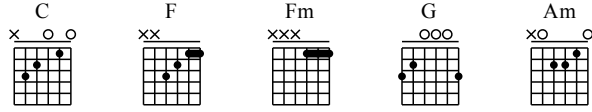

Ni Ai Wo Ma - C Major

GuitarTAB arranged by Handoyo

Buy full GuitarTab at : www.handoyomia.com

Moderate ♩ = 70

1 C F Fm C F

let ring

Measure 1: C chord (x02321), melody: C4 quarter, E4 quarter, G4 quarter, F4 quarter. Measure 2: F chord (xx0232), melody: A4 quarter, C5 quarter, B4 quarter, A4 quarter. Measure 3: Fm chord (xx0231), melody: G4 quarter, F4 quarter, E4 quarter, D4 quarter. Measure 4: C chord (x02321), melody: C4 quarter, E4 quarter, G4 quarter, F4 quarter. Measure 5: F chord (xx0232), melody: A4 quarter, C5 quarter, B4 quarter, A4 quarter. Measure 6: F chord (xx0232), melody: G4 quarter, F4 quarter, E4 quarter, D4 quarter.

5 G C Am G

let ring

Measure 5: G chord (023200), melody: G4 quarter, A4 quarter, B4 quarter, C5 quarter. Measure 6: C chord (x02321), melody: C4 quarter, E4 quarter, G4 quarter, F4 quarter. Measure 7: Am chord (x02020), melody: G4 quarter, F4 quarter, E4 quarter, D4 quarter. Measure 8: G chord (023200), melody: G4 quarter, A4 quarter, B4 quarter, C5 quarter.

8 F C F G

let ring

Measure 9: F chord (xx0232), melody: G4 quarter, F4 quarter, E4 quarter, D4 quarter. Measure 10: C chord (x02321), melody: C4 quarter, E4 quarter, G4 quarter, F4 quarter. Measure 11: F chord (xx0232), melody: A4 quarter, C5 quarter, B4 quarter, A4 quarter. Measure 12: G chord (023200), melody: G4 quarter, A4 quarter, B4 quarter, C5 quarter.