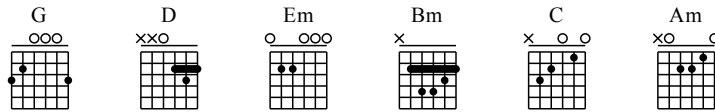

Muo Nu You Xi - (Theme) G Major

GuitarTAB arranged by Handoyo

Buy full GuitarTab at : www.handoyomia.com

Moderate ♩ = 120

1

G D Em Bm

First system of musical notation (measures 1-4) in 4/4 time. Chords G, D, Em, and Bm are indicated above the staff. The melody consists of eighth and quarter notes.

let ring

TAB

Guitar TAB for the first system (measures 1-4). The strings are numbered 1-6 from top to bottom. Measure 1: 0-0-0-0-1-3-3. Measure 2: 0-2-2-2-3-2. Measure 3: 2-0-0-0-2-0-0. Measure 4: 2-4-4-4-3-2.

5

C G Am D

Second system of musical notation (measures 5-8) in 4/4 time. Chords C, G, Am, and D are indicated above the staff. The melody continues with eighth and quarter notes.

let ring

TAB

Guitar TAB for the second system (measures 5-8). Measure 5: 3-2-2-2-4-0-0. Measure 6: 3-0-0-0-0-0. Measure 7: 0-1-0-2-0-2. Measure 8: 2-3-2-0-3-1-3.

9

G D Em Bm

Third system of musical notation (measures 9-12) in 4/4 time. Chords G, D, Em, and Bm are indicated above the staff. The melody concludes with a double bar line.

let ring

TAB

Guitar TAB for the third system (measures 9-12). Measure 9: 0-0-0-0-1-3-3. Measure 10: 0-2-2-2-3-2. Measure 11: 2-0-0-0-2-0-0. Measure 12: 4-4-4-3-4-2.