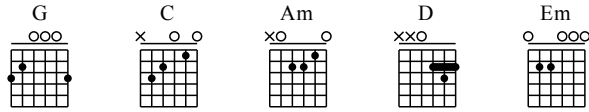

More Than Words - G Major

GuitarTAB arranged by Handoyo

Buy full GuitarTab at : www.handoyomia.com

Moderate ♩ = 55

1

G C Am C D

let ring -1 let ring ---1 let ring ---1 let ring ---1 let ring -----1 let ring ---1 let ring ---1 let ring ---1 let ring

TAB notation for measures 1-2, showing fret numbers and 'X' marks for strings to be muted.

3

G C D C D G C

let ring let ring -----1 let ring -1 let ring -----1 let ring -----1 let ring ---1 let ring -----1 let ring -1 let ring

TAB notation for measures 3-4, including triplets and various fret numbers.

6

D C D Em Am

let ring -----1 let ring -----1 let ring ---1 let ring -1 let ring -1 let ring -1 let ring

TAB notation for measures 5-6, including triplets and various fret numbers.