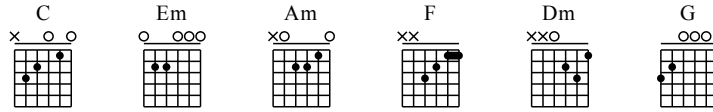

Hou Lai - C Major

GuitarTAB arranged by Handoyo

Buy full GuitarTab at : www.handoyomia.com

Moderate ♩ = 80

1 C Em Am Em F Em

let ring

0 0 1 0 0 0 1 0 | 0 0 1 3 0 0 | 5 6 3 5 3 1 0

0 0 0 0 2 0 0 0 3 5 3 0

3 3 0 0 0 0 3 3 0 0

4 Dm G C Em

let ring

1 1 0 0 3 0 3 | 1 0 1 1 3 0 1 0 | 0 0 0 1 3 1 3 0 0 0

0 2 0 0 3 1 0 1 1 3 0 0 0 0 0 0 0

3 3 3 3 0 0 0 0 0 0 0 0

7 Am Em F G Em Am

let ring