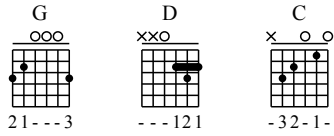

Hey Jude - G Major

GuitarTAB arranged by Handoyo

Buy full GuitarTab at : www.handoyomia.com

Moderate ♩ = 75

1

G D C D

let ring

TAB

0 0 0 3 0 0 0 3 0 2 3 2 3 2 0 1 3 3 2 3

0 0 0 0 0 0 0 0 0 0 0 0 0 0 0 0 0 0 0 0

2 2 2 3 2 3 2 3 2 0 1 0 3 0 2 3 2 3

3 3 3 3 3 3 3 3 3 3 3 3 3 3 3 3 3 3 3 3

G C

let ring

0 3 1 0 3 0 0 3 0 0 1 0 5 3 3 3 0 0 3 7 5