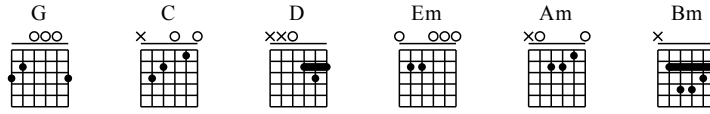

# Hao Xin Fen Shou - G Major

GuitarTAB arranged by Handoyo

Buy full GuitarTab at : [www.handoyomia.com](http://www.handoyomia.com)

Moderate ♩ = 110

1

G C G D

let ring

Measure 1: G chord (0-3-3-3-3-3), G note (0), G note (3), G note (3), G note (3), G note (3), G note (3).  
Measure 2: C chord (x-0-0), C note (0), C note (1), C note (0), C note (0), C note (0), C note (0).  
Measure 3: G chord (0-3-3-0-3), G note (0), G note (3), G note (3), G note (0), G note (3), G note (3).  
Measure 4: D chord (2-0-0), D note (2), D note (0), D note (0), D note (3), D note (2), D note (3), D note (0).

5

Em Am C D

let ring

Measure 5: Em chord (0-2-3), Em note (0), Em note (4), Em note (0), Em note (2), Em note (3), Em note (0), Em note (0).  
Measure 6: Am chord (0-2-2-1-2-0), Am note (0), Am note (2), Am note (2), Am note (2), Am note (1), Am note (2), Am note (0).  
Measure 7: C chord (0-3-0-3-0-2), C note (0), C note (3), C note (0), C note (3), C note (0), C note (2), C note (3).  
Measure 8: D chord (0-2-3-0-3), D note (0), D note (2), D note (3), D note (0), D note (3), D note (0), D note (3).

9

G D Em Bm

let ring

Measure 9: G chord (0-0-1), G note (0), G note (2), G note (0), G note (0), G note (1), G note (3).  
Measure 10: D chord (3-0-2-3), D note (3), D note (0), D note (2), D note (3), D note (2), D note (3), D note (5).  
Measure 11: Em chord (3-0-2-3), Em note (3), Em note (0), Em note (2), Em note (3), Em note (0), Em note (1), Em note (3).  
Measure 12: Bm chord (3-4-3-0-2-0-2-3), Bm note (3), Bm note (4), Bm note (3), Bm note (0), Bm note (2), Bm note (0), Bm note (2), Bm note (3).