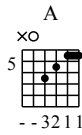

Ge Qian - F Major

GuitarTAB arranged by Handoyo

Buy full GuitarTab at : www.handoyomia.com

Moderate ♩ = 70

Am A# A Dm C Gm C

let ring

T
A
B

F C Dm Am A# Am A# C