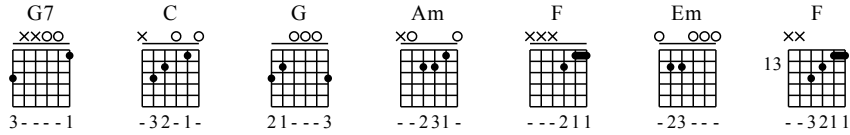

First Love - C Major

GuitarTAB arranged by Handoyo

Buy full GuitarTab at : www.handoyomia.com

Moderate ♩ = 90

Intro
G7 C G Am F

let ring

1

Beginning
C Em Am Em