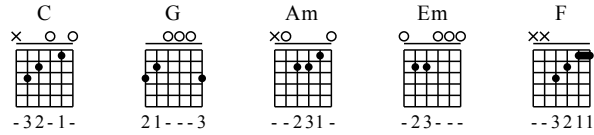

Fa Ru Xue - C Major

GuitarTAB arranged by Handoyo

Buy full GuitarTab at : www.handoyomia.com

Moderate ♩ = 120

1

C G C G C

let ring

TAB notation for the first system, measures 1-5. The notation shows fret numbers and string numbers for each note.

6

G Am Em F C

let ring

TAB notation for the second system, measures 6-10. The notation shows fret numbers and string numbers for each note.