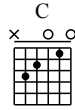

EndLess Love - C Major

GuitarTAB arranged by Handoyo

Buy full GuitarTab at : www.handoyomia.com

Moderate ♩ = 60

1

C F Dm G

let ring

0 3 0 3 0 1 0 0 2 1 2 1 2 3 1 1 0 0 0 1
3 3 0 0 2 0 3 2 2 0 0 0 3 2