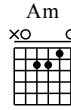

EndLess Love - C Major

GuitarTAB arranged by Handoyo

Buy full GuitarTab at : www.handoyomia.com

Moderate ♩ = 60

1

C F Dm G

let ring

0 3 0 3 0 1 0 0 2 1 2 1 2 3 1 1 0 0 0 1
3 3 0 0 2 0 3 2 2 0 0 0 3 2