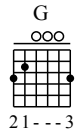

Zhu Wo Sheng Ri Kuai Le - C Major

Arranged by Handoyo

Visit <http://handoyo-sologuitarist.blogspot.com>

Moderate ♩ = 80

Make a donation to get the complete GuitarTAB

Am G F

1

let ring

T	2	2	0-1	0-1	0-2-1
A	0	2	2	2	2
B	0	0	3	3	1-3

G C F

6

let ring

0	0-0	0-1-3	0-1	1-1-1-1-1-1-1
0	0	0-0-0	0-0	3-3
3	2	3-2	3-2	3