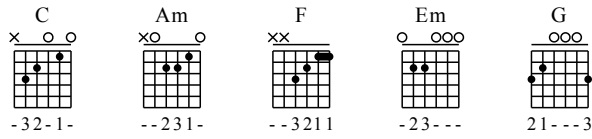

Zhu Ti Qu - C Major

Arranged by Handoyo

Visit <http://www.handoyomia.com>

Make a donation to get the complete GuitarTAB

Moderate ♩ = 65

Make a donation to get the complete GuitarTAB

1

C Am F Em

let ring

TAB notation for the first system, measures 1-3. The strings are labeled T (Treble), A (Acoustic), and B (Bass).

Am G Am G

let ring

TAB notation for the second system, measures 4-5.