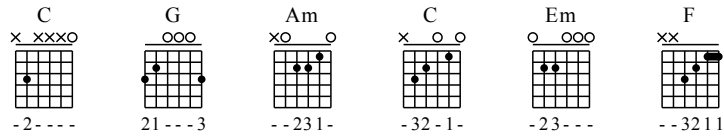

Zhuan Shu Tian Shi - C Major

Arranged by Handoyo

Visit <http://www.handoyomia.com>

Make a donation to get the complete GuitarTAB

Moderate ♩ = 65

Make a donation to get the complete GuitarTAB

1

C G Am C Em

let ring

TAB

0 1 3-1-0 3 0 3-1-0 3 | 1 0 1 3-1-0 3 | 0 1 0

0 0 0 0 3 0 2 0 2 3-1-0 3 | 2 2-3 0 1 0

3 3 3 2 0 2 0 2 2 3 0 3 | 3 2-3 0 0

4

F G C Em Am

let ring