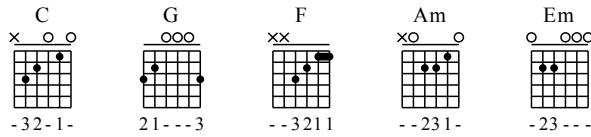

Yue Ding - C to D major

Arranged by Handoyo

Visit <http://www.handoyomia.com>

Make a donation to get the complete GuitarTAB

Moderate ♩ = 95

Make a donation to get the complete GuitarTAB

1

C G F G

let ring

TAB

1 0 0 1 0 0 3 1 3 0 3 3 1 0 1 2 1 2 1 0 0 3

6

C G Am Em

let ring

0 0 0 2 2 3 0 0 0 0 2 2 0 1 1 2 1 1 0 2 0 0 0 3 2 3 0