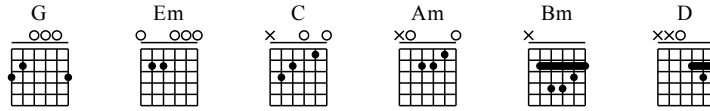

Yi Ge Ren De Wei Xiao - G Major

Arranged by Handoyo

Visit <http://handoyo-sologuitarist.blogspot.com>

Make a donation to get the complete GuitarTAB

Moderate ♩ = 100

Make a donation to get the complete GuitarTAB

1

G Em C

let ring

0-3 1-0 2-0 | 2-0 2-0 0-3 | 3-2 0-3-2-0 3 | 0 1 0-1

3 3 | 3 3 2 | 0 0 | 3 3 2

5

Am Bm C D

let ring