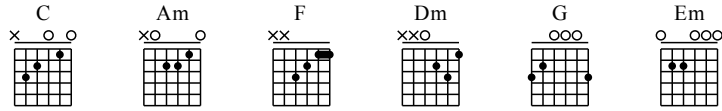

# Wen Bie - C Major

Arranged by Handoyo

Visit <http://handoyo-sologuitarist.blogspot.com>

Make a donation to get the complete GuitarTAB

Moderate ♩ = 120

Make a donation to get the complete GuitarTAB  
Am

C

1

let ring

TAB

1	1	1	1	3	0	0	1	1	3	0	1	1	0	0
3				3	0		2	0	2	0	2	2	2	0
3				3	3		2	2	2	0	0	2	2	2

F

Dm

G

5

let ring