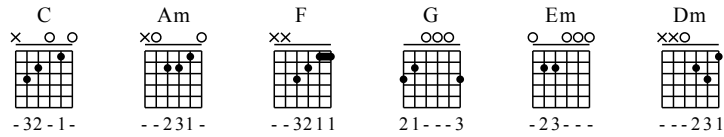

Shou Fang Kai - C Major

GuitarTAB arranged by Handoyo

Visit <http://www.handoyomia.com>

Make a donation to get the complete GuitarTAB

Moderate ♩ = 55

Make a donation to get the complete GuitarTAB

Musical notation for measures 1-2. Chords: C, Am, F, G. Includes a 'let ring' instruction and a TAB section with fret numbers.

Musical notation for measures 3-5. Chords: F, Em, Dm, G, C. Includes a 'let ring' instruction and a TAB section with fret numbers.

Musical notation for measure 6. Chord: Am. Includes a 'let ring' instruction and a TAB section with fret numbers.