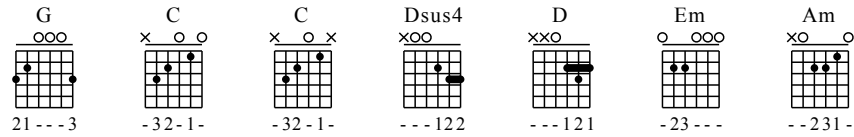

Shi Jie Mo Ri - G Major

Arranged by Handoyo

Visit <http://www.handoyomia.com>

Make a donation to get the complete GuitarTAB

Moderate ♩ = 70

Make a donation to get the complete GuitarTAB

G C G C Dsus4 D G

1

let ring ----- 1 let ring ----- 1 let ring ----- 1

TAB

Em Am D

6

let ring ----- 1

TAB