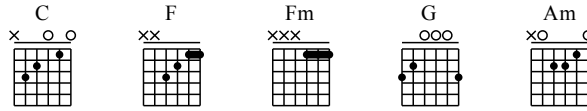

Ni Ai Wo Ma - C Major

Arranged by Handoyo

Visit <http://handoyo-sologuitarist.blogspot.com>

Make a donation to get the complete GuitarTAB

Moderate ♩ = 70

Make a donation to get the complete GuitarTAB

1

C F Fm C F

let ring

TAB

The first system of music contains measures 1 through 4. The top staff is a treble clef with a 4/4 time signature. Chord changes are indicated above the staff: C (measure 1), F (measure 2), Fm (measure 3), C (measure 4), and F (measure 5). The bottom staff shows the guitar TAB with fret numbers and string numbers (1-6). The word "let ring" is written above the TAB staff. The TAB staff is divided into two systems of three lines each.

5

G C Am G

let ring

The second system of music contains measures 5 through 8. The top staff continues the melody with chord changes: G (measure 5), C (measure 6), Am (measure 7), and G (measure 8). The bottom staff shows the guitar TAB with fret numbers and string numbers. The word "let ring" is written above the TAB staff. The TAB staff is divided into two systems of three lines each.

8

F C F G

let ring

The third system of music contains measures 9 through 12. The top staff continues the melody with chord changes: F (measure 9), C (measure 10), F (measure 11), and G (measure 12). The bottom staff shows the guitar TAB with fret numbers and string numbers. The word "let ring" is written above the TAB staff. The TAB staff is divided into two systems of three lines each.