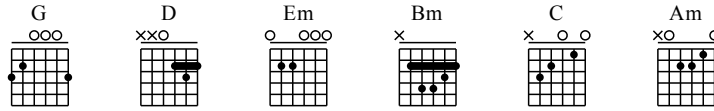

# Muo Nu You Xi - (Theme) G Major

Arranged by Handoyo

Visit <http://handoyo-sologuitarist.blogspot.com>

Make a donation to get the complete GuitarTAB

Moderate ♩ = 120

1

G D Em Bm

Make a donation to get the complete GuitarTAB

let ring

TAB

0	0	0	0	1	3	3	2	2	2	2	3	2	0	0	0	2	0	0	2	4	4	4	3	2
3							0						0							2				

5

C G Am D

let ring

TAB

3	2	2	2	4	0	0	3	0	0	0	0	0	0	1	0	2	0	2	2	3	2	0	3	1	3
																				0					