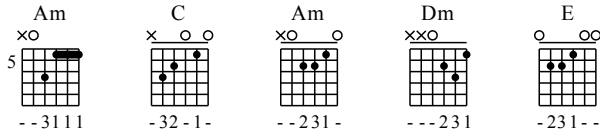

Jiu Bai Jiu Shi Jiu Duo Mei Gui - C Major

GuitarTAB arranged by Handoyo

Visit www.handoyomia.com

Make a donation to get the complete GuitarTAB

Moderate ♩ = 75

Make a donation to get the complete GuitarTAB

Am C Am Dm

let ring

TAB

E Am

let ring