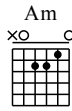

# Jiang Nan - C Major

Arranged by Handoyo

Visit <http://handoyo-sologuitarist.blogspot.com>

Make a donation to get the complete GuitarTAB

Moderate ♩ = 110

Make a donation to get the complete GuitarTAB

Am F G Am

let ring

TAB

Am F G Am

let ring

Am F G Am

let ring