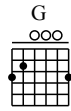

# Jiang Nan - C Major

Arranged by Handoyo

Visit <http://handoyo-sologuitarist.blogspot.com>

Make a donation to get the complete GuitarTAB

Moderate ♩ = 110

Make a donation to get the complete GuitarTAB

Am F G Am

let ring

TAB

Am F G Am

let ring

Am F G Am

let ring