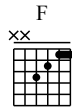

# Jiang Nan - C Major

Arranged by Handoyo

Visit <http://handoyo-sologuitarist.blogspot.com>

Make a donation to get the complete GuitarTAB

Moderate ♩ = 110

Make a donation to get the complete GuitarTAB

Am F G Am

let ring

TAB

Am F G Am

let ring

Am F G Am

let ring