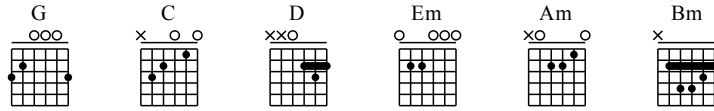

Hao Xin Fen Shou - G Major

Arranged by Handoyo

Visit <http://handoyo-sologuitarist.blogspot.com>

Make a donation to get the complete GuitarTAB

Moderate ♩ = 110

Make a donation to get the complete GuitarTAB

Musical notation for the first system (measures 1-4). Chords: G, C, G, D. Includes a 'let ring' instruction and a corresponding TAB line.

Musical notation for the second system (measures 5-8). Chords: Em, Am, C, D. Includes a 'let ring' instruction and a corresponding TAB line.

Musical notation for the third system (measures 9-12). Chords: G, D, Em, Bm. Includes a 'let ring' instruction and a corresponding TAB line.