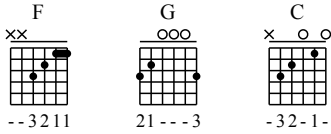

Gei Wo Ni De Ai - C Major

GuitarTab arranged by Handoyo

Visit <http://www.handoyomia.com>

Make a donation to get the complete GuitarTAB

Moderate ♩ = 60

Make a donation to get the complete GuitarTAB

Musical notation for the first system, measures 1-3. Chords: F, G, C. Includes a treble clef staff with notes and a guitar TAB staff with fret numbers. A dashed line with the text "let ring" spans across the measures.

Musical notation for the second system, measures 4-6. Chords: F, G, C, C. Includes a treble clef staff with notes and a guitar TAB staff with fret numbers. A dashed line with the text "let ring" spans across the measures.

Musical notation for the third system, measures 7-9. Chords: F, C, F. Includes a treble clef staff with notes and a guitar TAB staff with fret numbers. A dashed line with the text "let ring" spans across the measures.