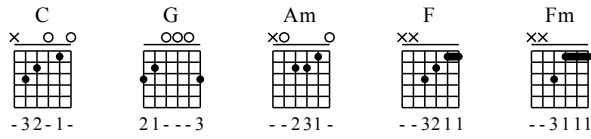

Fei Ni Mo Shu - C to D Major

Arranged by Handoyo

Visit <http://www.handoyomia.com>

Make a donation to get the complete GuitarTAB

Moderate ♩ = 75

Make a donation to get the complete GuitarTAB

1

C G Am G C G Am G

let ring

TAB

The first system of music contains measures 1 through 4. The melody is written in treble clef, 4/4 time. Chords C, G, Am, G, C, G, Am, and G are indicated above the staff. The guitar TAB below shows fingerings for each measure, including triplets and a 'let ring' instruction.

5

C F Fm

let ring

TAB

The second system of music contains measures 5 through 7. The melody continues in treble clef, 4/4 time. Chords C, F, and Fm are indicated above the staff. The guitar TAB shows fingerings for these measures, including a 'let ring' instruction.