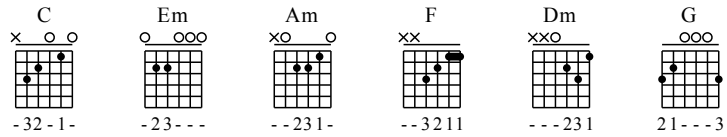

Du Jia Ji Yi - C Major

Arranged by Handoyo

Visit <http://handoyo-sologuitarist.blogspot.com>

Make a donation to get the complete GuitarTAB

Moderate ♩ = 78

Make a donation to get the complete GuitarTAB

1

C Em Am F Dm G

let ring

TAB

3 3 0 0 1 1 0 3 1 0 1 0 1 0 1 0 1 1 1 3 0 3 0 0 2 3

Em Am

5

let ring

3 1 0 3 3 1 0 1 3 0 0 0 3 3 1 0 1 2 3 0 2 2 2 2 0 0 2 2 0 0 2 0 0 2 2