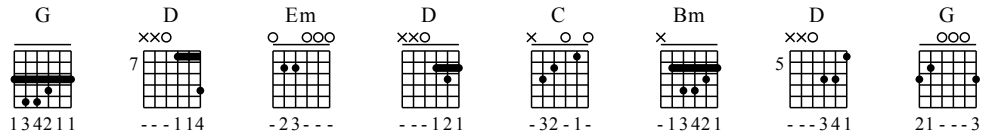

Duan Dian - G Major

Arranged by Handoyo

Visit <http://www.handoyomia.com>

Make a donation to get the complete GuitarTAB

Moderate ♩ = 50

Make a donation to get the complete GuitarTAB
G D

Em D

1

let ring

TAB

3 8-7-8-7 3 8-7-8-7 10 8-7 5-7-5 7-8 10-7-8-3-1-0 0 0 0 3 0 0-2

C Bm C D G

4

let ring

0 3-2-0-2 2 3-2 0 2 3 5 7 2-2-0 2 3-3-3-3-3-0 3 0 2-2-0 3 2 3 3 3 2