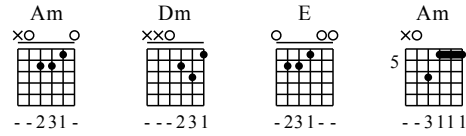

Chinese New Year Song - C Major

Arranged by Handoyo

Visit <http://handoyo-sologuitarist.blogspot.com>

Make a donation to get the complete GuitarTAB

Moderate ♩ = 110

Make a donation to get the complete GuitarTAB

Am Dm Am E

Musical notation for the first system, including a treble clef, 2/4 time signature, and guitar TAB. The TAB includes fret numbers and bar lines.

Am Dm Am E Am Dm Am E Am Am

Musical notation for the second system, including a treble clef, 2/4 time signature, and guitar TAB. The TAB includes fret numbers and bar lines.