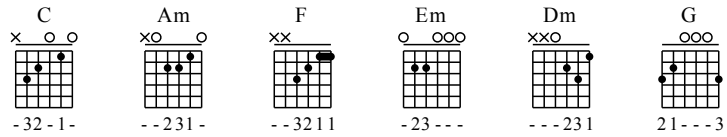

# Bie Sha Le - C Major

Arranged by Handoyo

Visit <http://handoyo-sologuitarist.blogspot.com>

Make a donation to get the complete GuitarTAB

Moderate ♩ = 120

Make a donation to get the complete GuitarTAB

1

C Am F C

let ring

TAB

0	0	1	3	1	3	0	1	2	1	2	0	0	2	1	1	1	3	0	3	0	1	0	2	0
0	0	1	3	1	3	0	1	2	1	2	0	0	2	1	1	1	3	0	3	0	1	0	2	0
3	2	2	2	2	2	0	0	0	0	0	0	0	3	3	3	3	3	3	3	3	3	3	3	3

5

Em Am Dm G

let ring

0	3	3	3	0	3	0	5	5	3	3	0	0	3	1	3	1	1	1	1	0	3	0	0	0	3
0	3	3	3	0	3	0	5	5	3	3	0	0	3	1	3	1	1	1	1	0	3	0	0	0	3
0	0	0	0	0	0	0	0	0	0	0	0	0	0	0	0	0	0	0	0	0	0	0	0	0	3